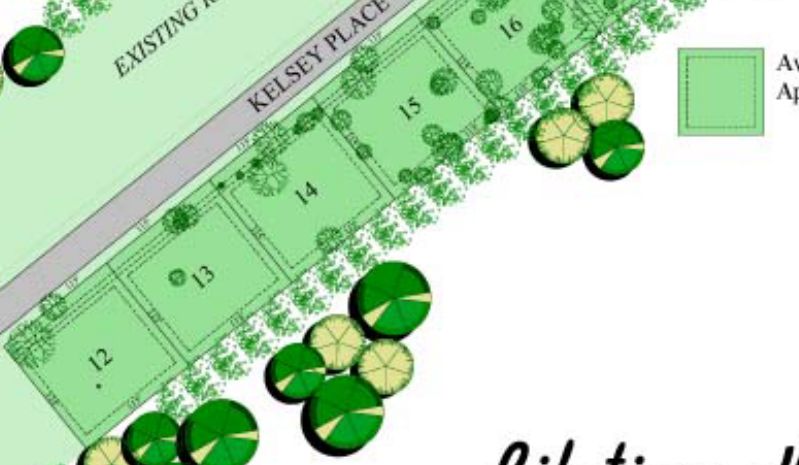

ST. JOHNS RIVER

Gorgeous Established Upscale Mandarin Community with .30 acre wooded homesites and views of the St. Johns River from Kelsey Place

Lifetime Homes
of Jacksonville
904 629-3247
BETTERHOMESITES.COM
LISTINGS BY GPS REALTY
GPSRealtyJax.com